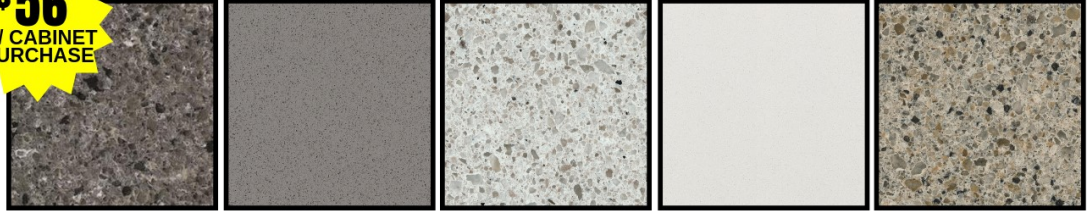

APPLIANCES - CABINETRY
LIGHTING - FLOOR COVERING

SAVE ON 15 HANSTONE QUARTZ SURFACES!

\$59
/ SQ. FT.
INSTALLED

\$56
W/ CABINET
PURCHASE

BLACKBURN LEADEN ROCKY SHORES TOFINO VICTORIAN SANDS

\$69
/ SQ. FT.
INSTALLED

\$66
W/ CABINET
PURCHASE

ASPEN BRAVA MARFIL FUSION ITALIAN WAVES WALNUT LUSTER

\$79
/ SQ. FT.
INSTALLED

\$76
W/ CABINET
PURCHASE

AURA EMPRESS KINDRED MONTAUK YORKVILLE

Material, template, and installation of promotional stones included with standard Eased, 1/2 Round, or Ogee edge profile. Standard radius on all corners. Select standard undermount sink opening and faucet drilling included. Cooktops, slide-in ranges, additional sinks and faucet holes, and outlet cut-outs available at an upcharge. Customer must provide a drawing with measurements and layout for quote. Job site measurement for quotes not included, but available for \$50 (applied to final invoice at time of purchase). Countertop support brackets not included. Tear-out of existing tops not included but available at \$10/sq. ft. Existing counters MUST be removed before template. 20 sq. ft. minimum. Valid: 7/25-12/2019. See Kitchen and Bath Design team for more details.